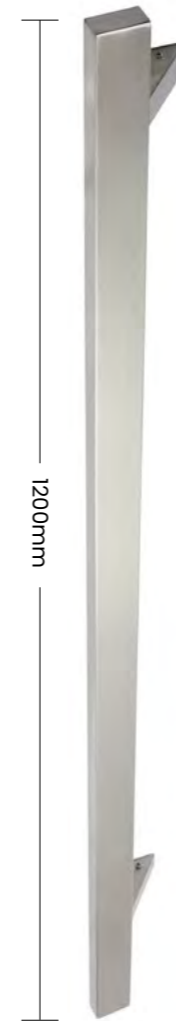

STIRLING P*

KENILWORTH T*

CHATSWORTH P*

SANDRINGHAM T*

BALMORAL P*

THORNBURY P

STIRLING T

CHATSWORTH P

WARWICK T

WARWICK P

LANCASTER P

LANCASTER T

EDINBURGH T

KILKENNY P

SKIPTON P

ARUNDEL T

Maintenance

Our doors are designed to be virtually maintenance-free, but to keep your door looking great just a general clean is required.

What door colours are available?

Our standard colour is anthracite grey. We also offer a full range of RAL colours, which can also be produced as a dual colour door.

For that extra special finish, we can offer the textured Sensation colour range.

Door furniture

Square offset pull bar 1200mm

Modern handle & escutcheon

Round Lever Black

Round Lever Smooth Satin Chrome

Round Lever Smokey Chrome