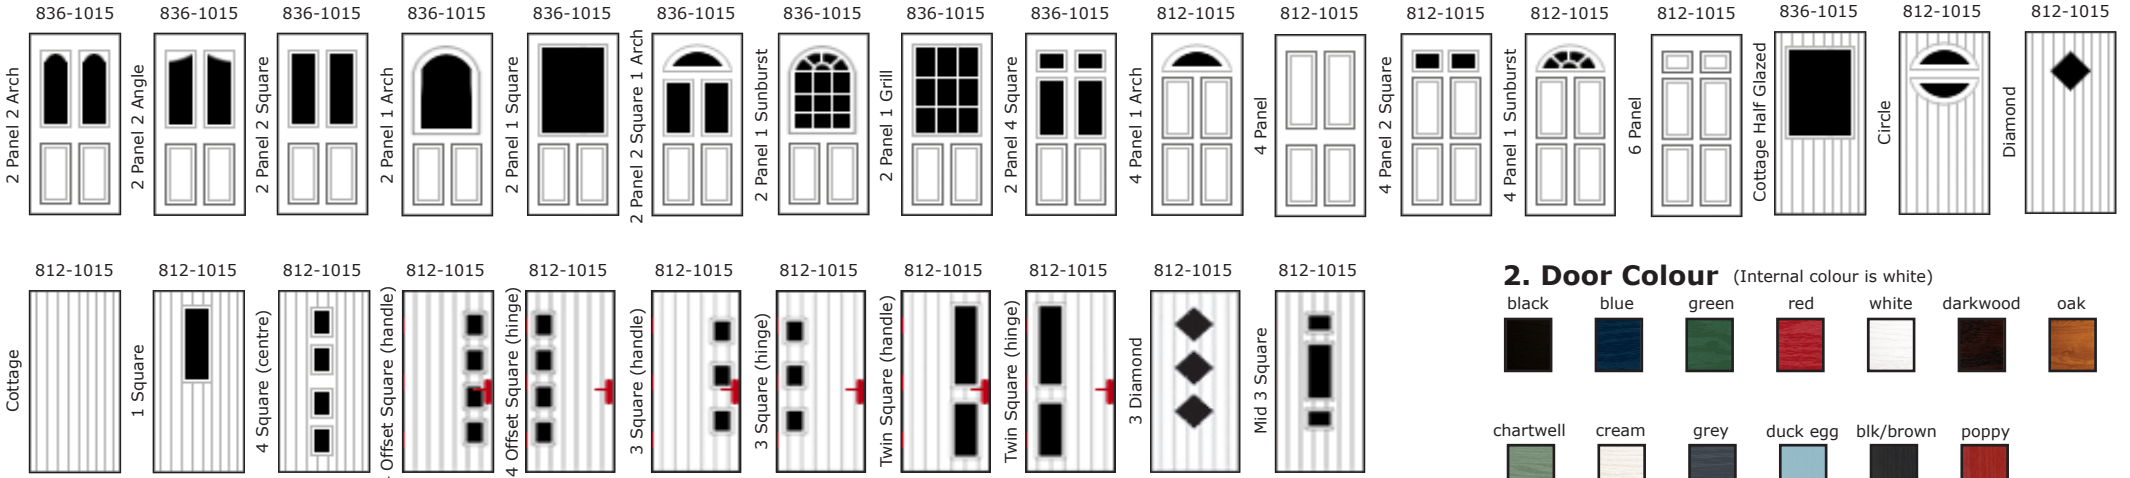

Just Doors UK Composite Door Order Form

1. Door Style

2. Door Colour (Internal colour is white)

3. Frame Colour (Internal colour is white)

4. Hardware Colour

8. Customer Details

Company Name:

(if applicable)

9. Cost Delivery: £45 per order/delivery

5. Glass Design and/or Glass Pattern

- green red blue frost 3 Drop Diamond. (choose glass pattern)
- green red blue frost Crystal Harmony. (choose glass pattern)
- green red blue frost Crystal Bohemia. (choose glass pattern)
- Crystal Diamond (on Stippolyte)
- Crystal Eternity (on Stippolyte)
- Crystal Tulip (on Stippolyte)
- Zinc Art Abstract (on triple glazed standard glass)
- Zinc/Brass Art Clarity (on triple glazed standard glass)
- Zinc Art Classic (on triple glazed standard glass)
- Zinc Art Elegance (on triple glazed standard glass)
- Zinc Art Finesse (on triple glazed standard glass)
- Zinc Art Flair (on triple glazed standard glass)
- green red blue black Murano. (choose glass pattern)
- English Rose. (choose glass pattern)
- Mackintosh Rose. (choose glass pattern)
- Fleur. (choose glass pattern)

6. Door Details

- Autumn
 - Chantilly.
 - Charcoal Sticks
 - Clear
 - Contora
 - Cotswold
 - Digital.
 - Everglade.
 - Flemish.
 - Florielle.
 - Mayflower.
 - Minster
 - Oak.
 - Pelerine.
 - Stippolyte
 - Taffeta
 - Satin.
 - Unglazed
- Opening In Out
- Hinged Side Left Right (viewed from outside)
- Frame Width (mm)
- Frame Height (mm) (inc cill if required)
- Cill 85mm 150mm No
- UPVC 70mm Threshold
- Low UPVC 49mm Threshold
- Low 15mm Ali Threshold
- 15mm Extension(+£10) Top Side
- 25mm Extension(+£12) Top Side
- 50mm Extension(+£15) Top Side
- Top Light
- Glass Pattern
- Transom Drop
- Side Light Quantity
- Fully Glazed
- Glazed with Mid Rail
- Composite
- Glass Design/Pattern.....
- Width
- Height Cill 85mm 150mm No