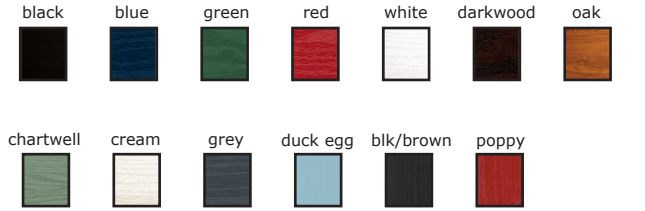

Just Doors UK Composite Door Order Form

1. Door Style

2. Door Colour (Internal colour is white)

3. Frame Colour (Internal colour is white)

4. Hardware Colour

8. Customer Details

Company Name:

(if applicable)

9. Cost Delivery: £45 per order/delivery

5. Glass Design and/or Glass Pattern

- green red blue frost 3 Drop Diamond. (choose glass pattern)
- green red blue frost Crystal Harmony. (choose glass pattern)
- green red blue frost Crystal Bohemia. (choose glass pattern)
- Crystal Diamond (on Stippolyte)
- Crystal Eternity (on Stippolyte)
- Crystal Tulip (on Stippolyte)
- Zinc Art Abstract (on triple glazed standard glass)
- Zinc/Brass Art Clarity (on triple glazed standard glass)
- Zinc Art Classic (on triple glazed standard glass)
- Zinc Art Elegance (on triple glazed standard glass)
- Zinc Art Finesse (on triple glazed standard glass)
- Zinc Art Flair (on triple glazed standard glass)
- green red blue black Murano. (choose glass pattern)
- English Rose. (choose glass pattern)
- Mackintosh Rose. (choose glass pattern)
- Fleur. (choose glass pattern)

6. Door Details

- Autumn
 - Chantilly.
 - Charcoal Sticks
 - Clear
 - Contora
 - Cotswold
 - Digital.
 - Everglade.
 - Flemish.
 - Florielle.
 - Mayflower.
 - Minster
 - Oak.
 - Pelerine.
 - Stippolyte
 - Taffeta
 - Satin.
 - Unglazed
- Opening In Out
- Hinged Side Left Right (viewed from outside)
- Frame Width (mm)
- Frame Height (mm) (inc cill if required)
- Cill 85mm 150mm No
- UPVC 70mm Threshold
- Low UPVC 49mm Threshold
- Low 15mm Ali Threshold
- 15mm Extension(+£10) Top Side
- 25mm Extension(+£12) Top Side
- 50mm Extension(+£15) Top Side
- Top Light
- Glass Pattern
- Transom Drop
- Side Light Quantity
- Fully Glazed
- Glazed with Mid Rail
- Composite
- Glass Design/Pattern.....
- Width
- Height Cill 85mm 150mm No