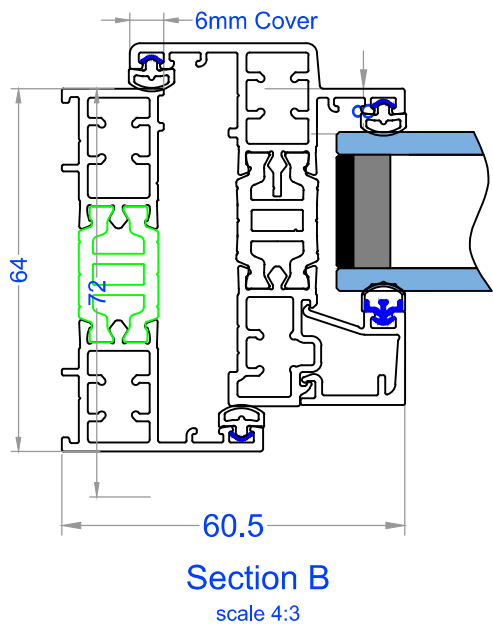

# 4.0 TYPICAL CROSS SECTIONS

Version 11  
September 2023

**FRENCH DOOR**  
Externally Opening  
2 OR 4 BARS

SA011

4.0.15