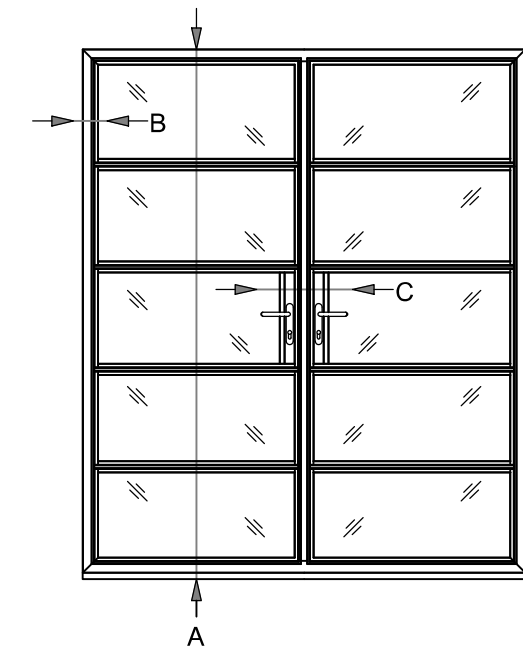

# 4.0 TYPICAL CROSS SECTIONS

Version 11  
September 2023

**FRENCH DOOR**  
Externally Opening  
2 OR 4 BARS

SA011

4.0.15