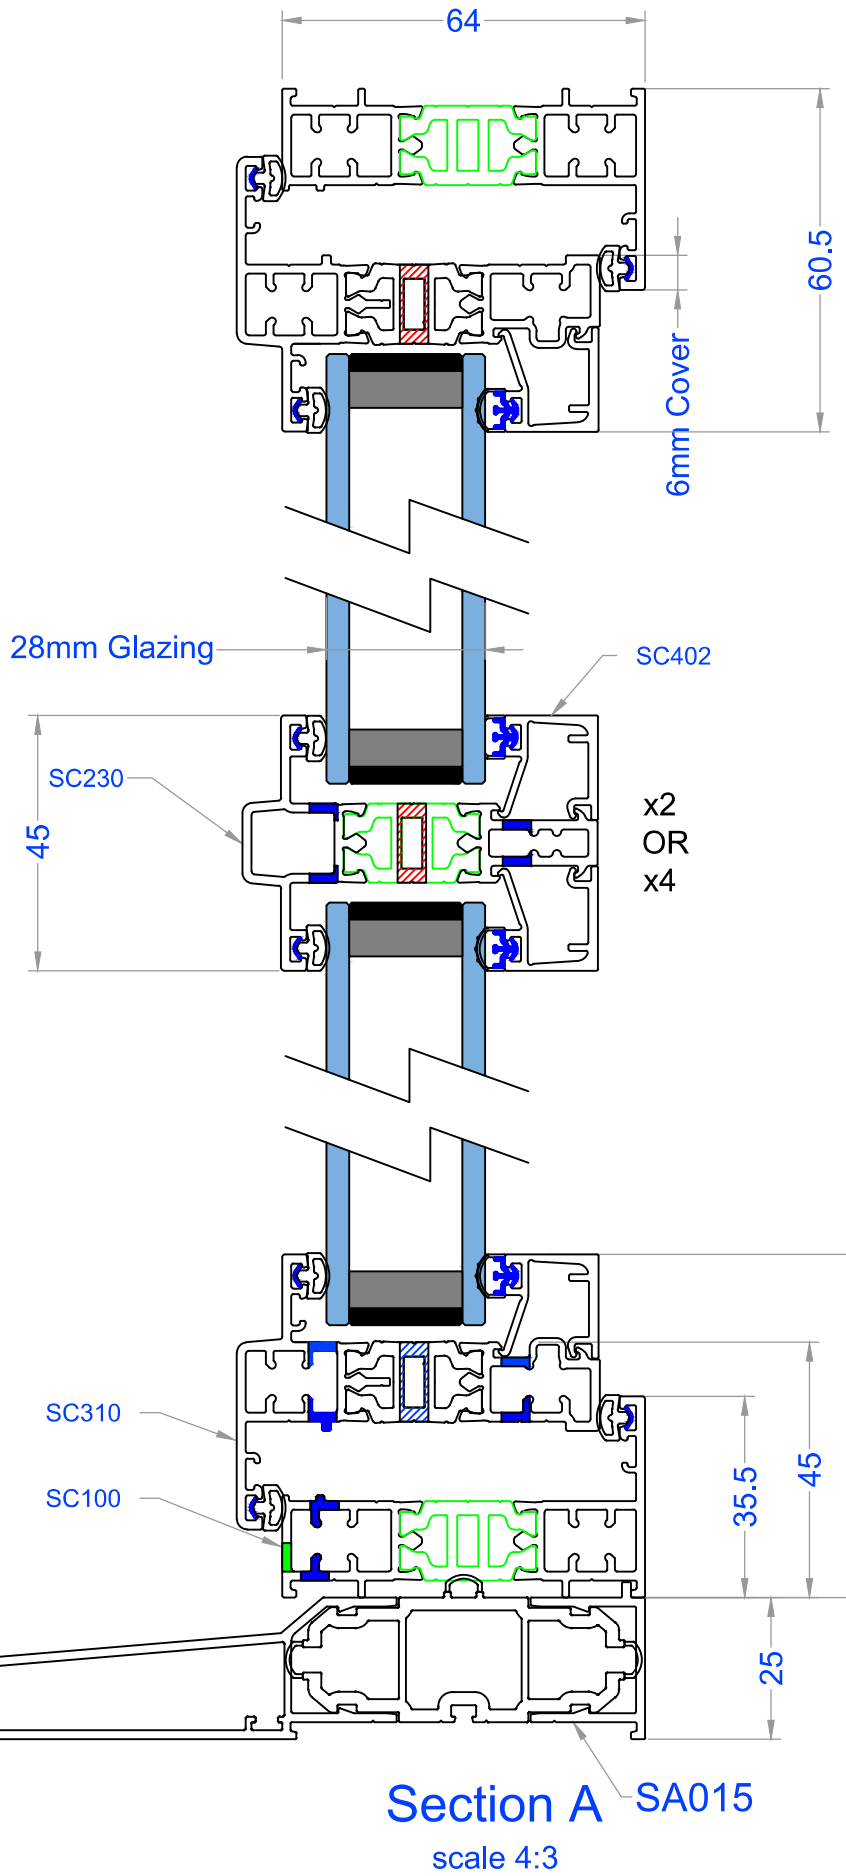

# 4.0 TYPICAL CROSS SECTIONS

Version 11  
September 2023

**FRENCH DOOR**  
Externally Opening  
2 OR 4 BARS

SA011

4.0.15