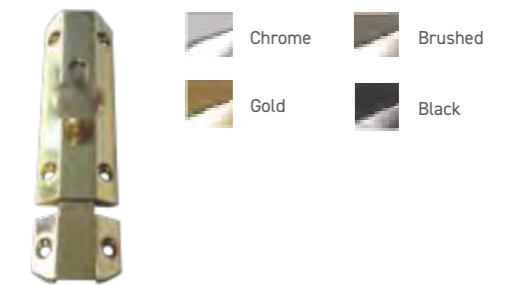

Bullring Knocker

Lever / Lever inline handle

Pull Knob

Letterplate (opens inwards)

Butt Hinge

Hinges

Our new slimline, PAS 24 tested, face fixed flag hinge is sleek and modern. Available for open in doors only.

Extra Security

Security Door Guard

Stable Door Latch

Suited where possible

Handles

Available with a choice of a standard lever or one of the three exclusive options across the whole range of finishes. A large range of premium quality handles to complement our doors.