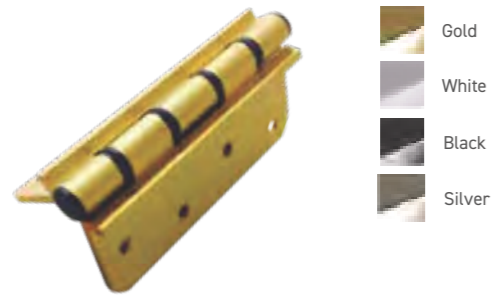

Bullring Knocker

Lever / Lever inline handle

Pull Knob

Letterplate (opens inwards)

Butt Hinge

Hinges

Our new slimline, PAS 24 tested, face fixed flag hinge is sleek and modern. Available for open in doors only.

Extra Security

Security Door Guard

Stable Door Latch

Suited where possible

Handles

Available with a choice of a standard lever or one of the three exclusive options across the whole range of finishes. A large range of premium quality handles to complement our doors.