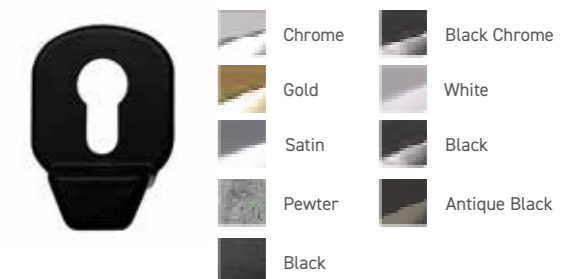

Trojan Handles

Stainless steel specifically for coastal properties

Traditional Letterplate

Letterplate for illustrative purposes only
Opens inwards

Finger pulls

Available with the heritage lock

Sweet Hardware