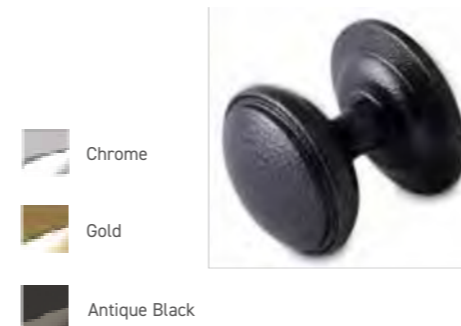

Not available on Tenby 4, Conway 3, Ludlow, Edinburgh, Harlech or Nottingham

Viewer

Letterplates

The Architectural Range

Knocker

Lever / Lever inline handle

Letterplate (Opens inwards)

The Classical Range

Bullring Knocker

Lever / Lever inline handle

Pull Knob

Letterplate (opens inwards)

Butt Hinge

Hinges

Our new slimline, PAS 24 tested, face fixed flag hinge is sleek and modern. Available for open in doors only.