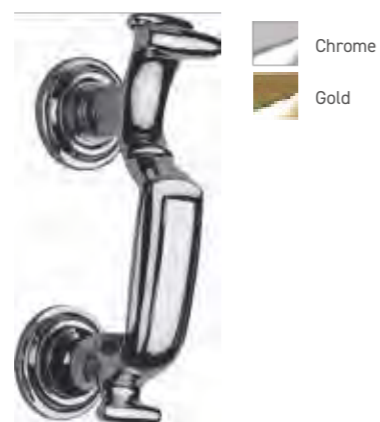

Furniture & Accessories

A selection of beautiful accessories and high security locks to perfectly complement your choice of door. Whether contemporary or traditional, you will find an accessory to really make your door stand out.

Door Knockers

Doctor

Premium 7" Doctor

Urn

Available with or without spyhole

Pony Tail

Stainless Steel

Lion

Bullring Knocker

Lever / Lever inline handle

Pull Knob

Letterplate (opens inwards)

Butt Hinge

Hinges

Our new slimline, PAS 24 tested, face fixed flag hinge is sleek and modern. Available for open in doors only.

Trojan Handles

Stainless steel specifically for coastal properties

Traditional Letterplate

Letterplate for illustrative purposes only
Opens inwards

Finger pulls

Available with the heritage lock

Sweet Hardware