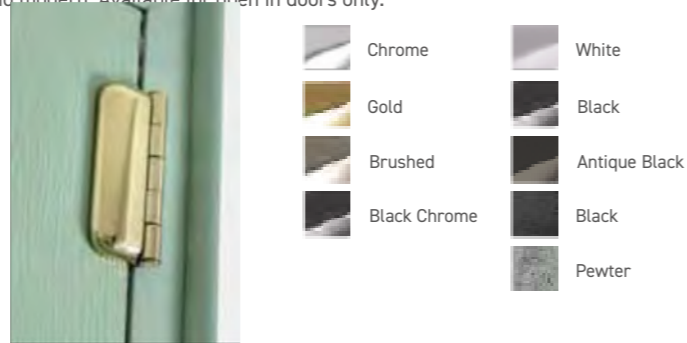

Bullring Knocker

Lever / Lever inline handle

Pull Knob

Letterplate (opens inwards)

Butt Hinge

Hinges

Our new slimline, PAS 24 tested, face fixed flag hinge is sleek and modern. Available for open in doors only.

Extra Security

Security Door Guard

Stable Door Latch

Suited where possible

Handles

Available with a choice of a standard lever or one of the three exclusive options across the whole range of finishes. A large range of premium quality handles to complement our doors.