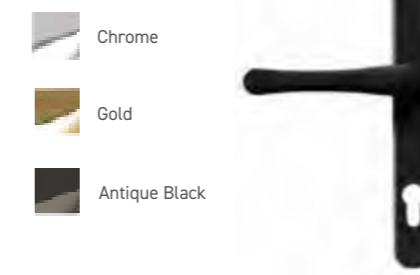

Not available on Tenby 4, Conway 3, Ludlow, Edinburgh, Harlech or Nottingham

Viewer

Letterplates

The Architectural Range

Knocker

Lever / Lever inline handle

Letterplate (Opens inwards)

The Classical Range

Bullring Knocker

Lever / Lever inline handle

Pull Knob

Letterplate (opens inwards)

Butt Hinge

Hinges

Our new slimline, PAS 24 tested, face fixed flag hinge is sleek and modern. Available for open in doors only.