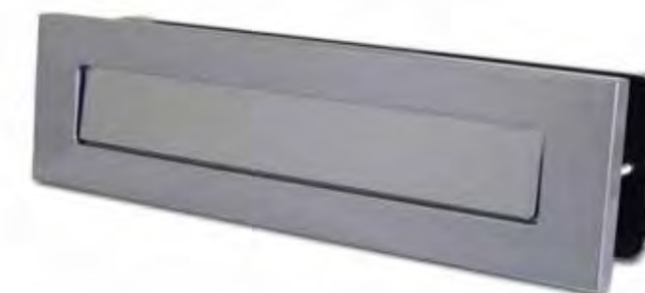

Door Knockers

Doctor

Premium 7" Doctor

Urn

Available with or without spyhole

Pony Tail

Stainless Steel

Lion

Not available on Tenby 4, Conway 3, Ludlow, Edinburgh, Harlech or Nottingham

Viewer

Letterplates

The Architectural Range

Knocker

Lever / Lever inline handle

Letterplate (Opens inwards)

The Classical Range

Bullring Knocker

Lever / Lever inline handle

Pull Knob

Letterplate (opens inwards)

Butt Hinge

Hinges

Our new slimline, PAS 24 tested, face fixed flag hinge is sleek and modern. Available for open in doors only.